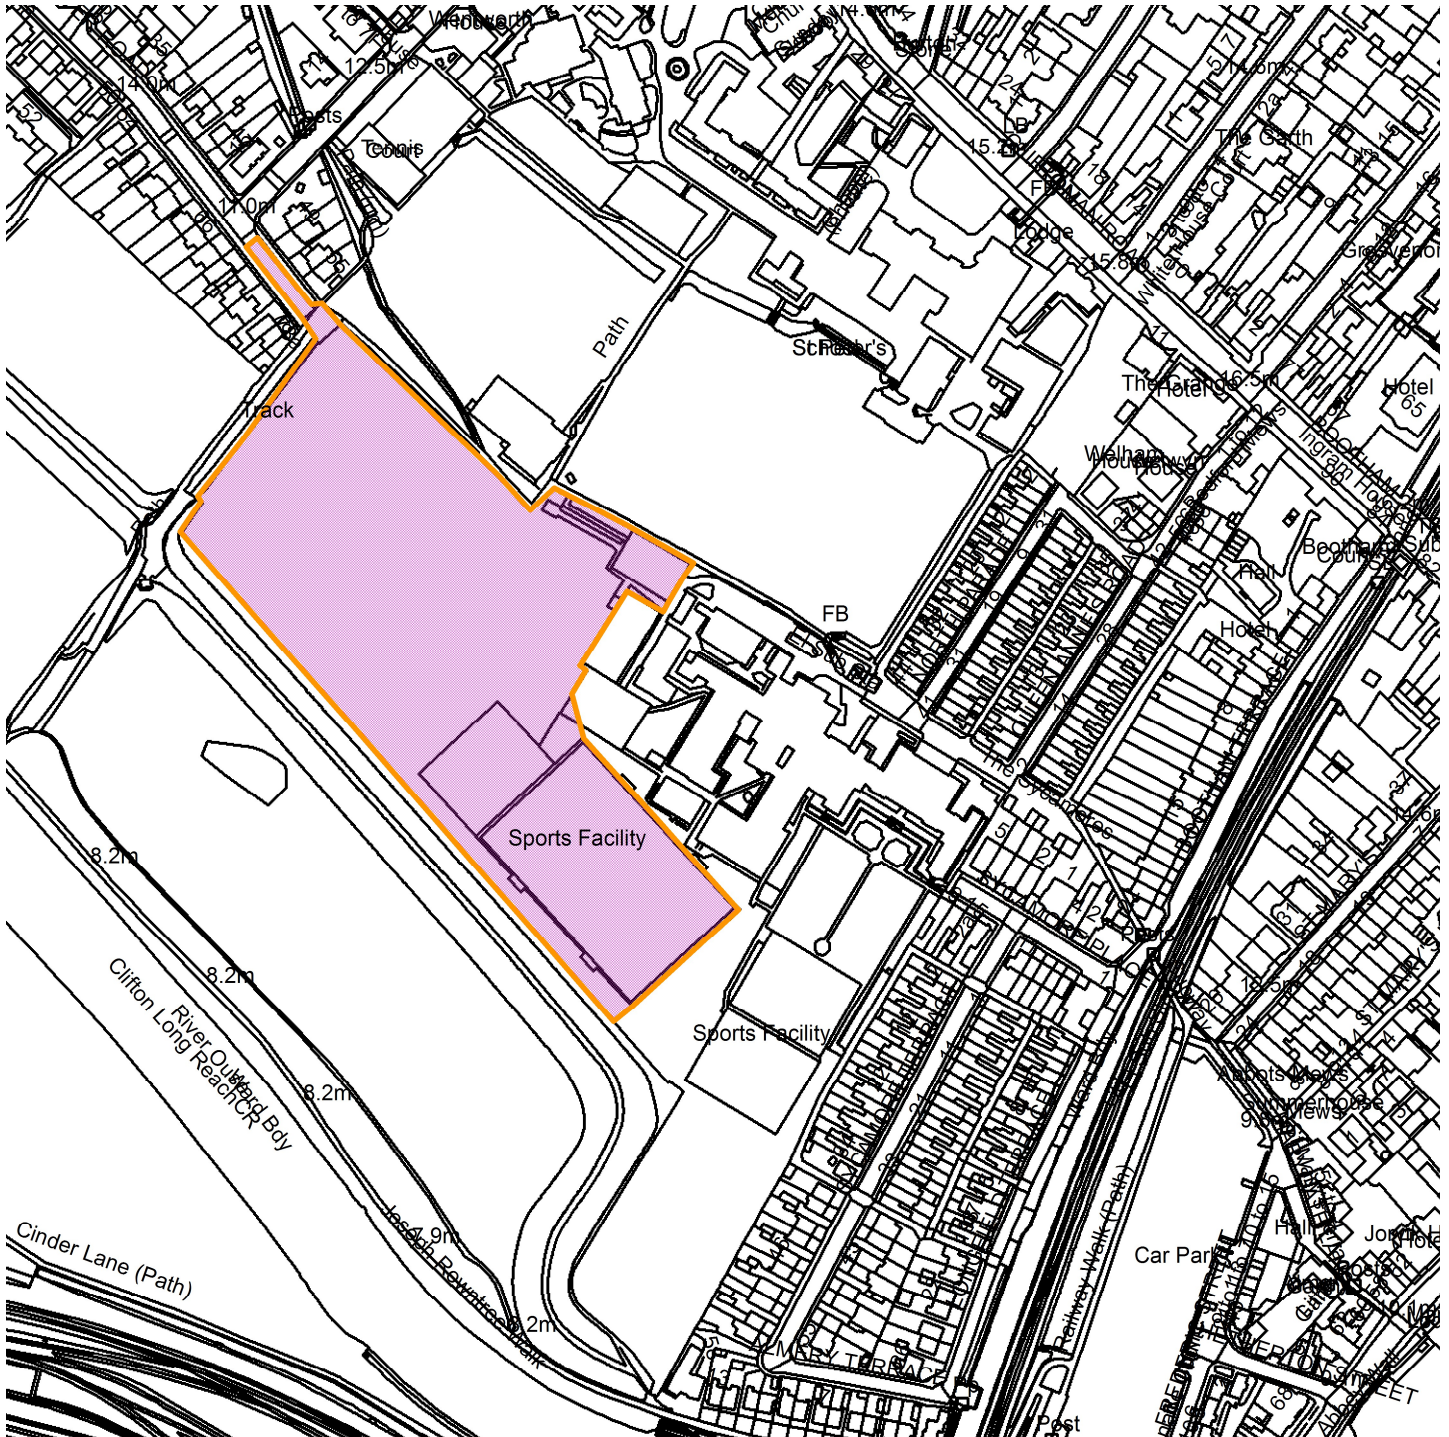

# St Peters School, Clifton YO30 6AB

22/02288/FULM

Scale : 1:3298

Reproduced from the Ordnance Survey map with the permission of the Controller of Her Majesty's Stationery Office © Crown Copyright 2000.

Unauthorised reproduction infringes Crown Copyright and may lead to prosecution or civil proceedings.

<b>Organisation</b>	City of York Council
<b>Department</b>	Directorate of Place
<b>Comments</b>	Site Location Plan
<b>Date</b>	22 February 2024
<b>SLA Number</b>	Not Set